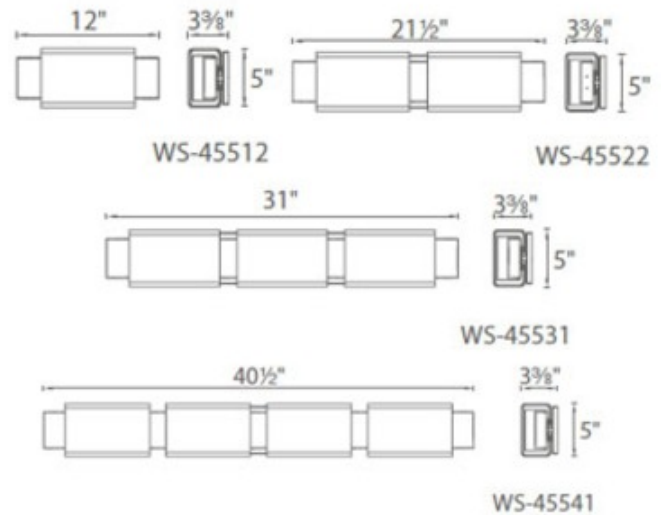

BRAND

Modern Forms

DESCRIPTION

Emulating the calming effect of moving water. Elegant mouth blown White opal glass with Polished Nickel finish. ADA compliant.

| | |
|------------------------------|------------------------|
| SHADE COLOR | Opal |
| BODY FINISH | Polished Nickel |
| WATTAGE | 19W |
| DIMMER | Low Voltage Electronic |
| DIMENSIONS | 21.5"W x 5"H x 3.375"D |
| INTEGRATED LED MODULE | |
| LAMP | 1 x LED/19W/120V LED |

Technical Information

| | |
|------------------------|-------------|
| LUMINOUS FLUX | 1369 lumens |
| LUMENS/WATT | 72.05 |
| LAMP COLOR | 3000K |
| COLOR RENDERING | 90 CRI |

SPEC # MFR360283

| COMPANY | PROJECT | FIXTURE TYPE | APPROVED BY | DATE |
|---------|---------|--------------|-------------|------|
| | | | | |