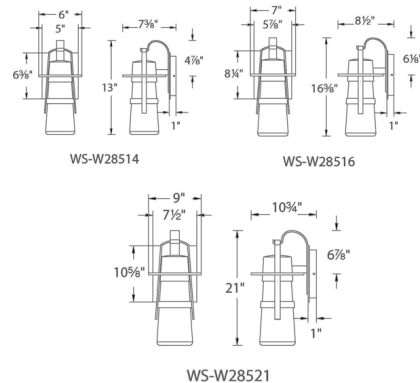

CLICK TO VIEW PRODUCT

Notes: