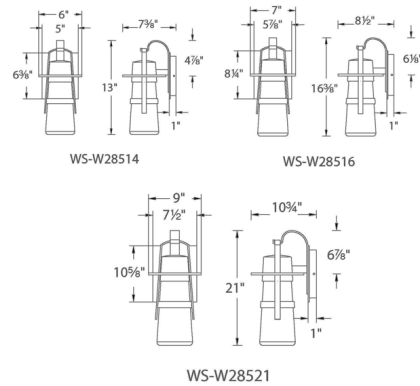

CLICK TO VIEW PRODUCT

Notes: