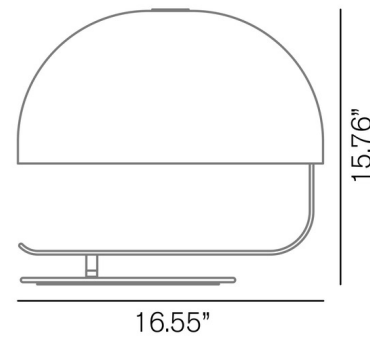

By Oluce Srl

Description

The Zanuso Table Lamp displays a large Opal Acrylic dome shade to artfully light a room. It is supported by an adjustable White or Nut Brown Metal frame.

Shown in nut brown / white

Specifications

COLOR	White
BODY FINISH	Nut Brown
WATTAGE	70W
DIMMER	N/A
DIMENSIONS	16.55"W x 15.76"H
BULB NOT INCLUDED	1 x A19/Medium (E26)/70W/120V Incandescent
OTHER BULB OPTIONS	1 x A19/Medium (E26)/120V LED
COUNTRY OF ORIGIN	Italy