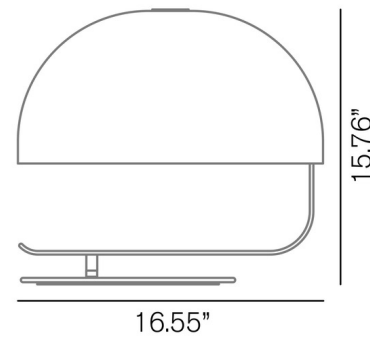

### Description

The Zanuso Table Lamp displays a large Opal Acrylic dome shade to artfully light a room. It is supported by an adjustable White or Nut Brown Metal frame.

Shown in nut brown / white

### Specifications

COLOR	White
BODY FINISH	Nut Brown
WATTAGE	70W
DIMMER	N/A
DIMENSIONS	16.55"W x 15.76"H
BULB NOT INCLUDED	1 x A19/Medium (E26)/70W/120V Incandescent
OTHER BULB OPTIONS	1 x A19/Medium (E26)/120V LED
COUNTRY OF ORIGIN	Italy