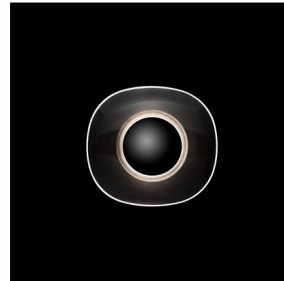

### Description

Yolk Wall Sconce features an Opaline diffuser with a Transparent finish. One 60 watt, 120 volt JCD type G9 base halogen bulb is required, but not included. ADA compliant. CE listed. 11.8 inch width x 10.6 inch height x 4 inch depth.

Shown in transparent / opaline