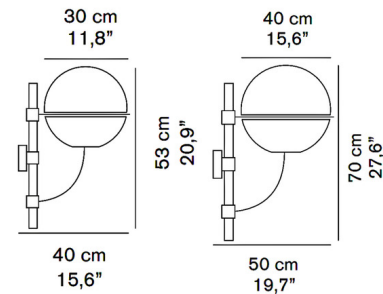

Specifications

COLOR . . . . . Transparent
BODY FINISH . . . . . Black
WATTAGE 17W
DIMMER . . . . . Standard 120V
DIMENSIONS . . . . . 15.6"W x 27.6"H x 19.7"D
BULB NOT INCLUDED . . . . . 1 x A19/Medium (E26)/17W/120V LED
OTHER BULB OPTIONS . . . . . 1 x A19/Medium (E26)/120V LED
COUNTRY OF ORIGIN . . . . . Italy

CLICK TO VIEW PRODUCT

Notes: