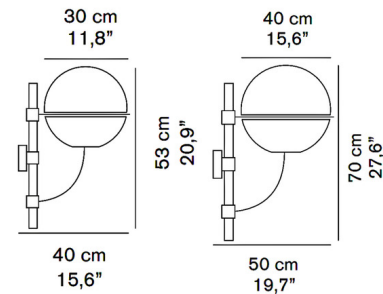

### Specifications

COLOR . . . . . Transparent  
BODY FINISH . . . . . Black  
WATTAGE . . . . . 17W  
DIMMER . . . . . Standard 120V  
DIMENSIONS . . . . . 15.6"W x 27.6"H x 19.7"D  
BULB NOT INCLUDED . . . . . 1 x A19/Medium (E26)/17W/120V LED  
OTHER BULB OPTIONS . . . . . 1 x A19/Medium (E26)/120V LED  
COUNTRY OF ORIGIN . . . . . Italy