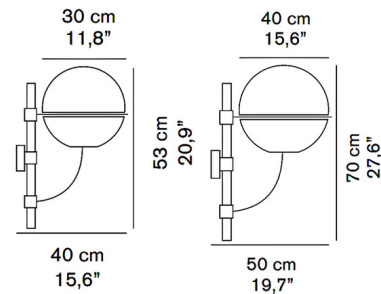

### Specifications

COLOR . . . . . Transparent  
BODY FINISH . . . . . Black  
WATTAGE . . . . . 17W  
DIMMER . . . . . Standard 120V  
DIMENSIONS . . . . . 11.8"W x 20.9"H x 15.6"D  
BULB NOT INCLUDED . . . . . 1 x A19/Medium (E26)/17W/120V LED  
OTHER BULB OPTIONS . . . . . 1 x A19/Medium (E26)/120V LED  
COUNTRY OF ORIGIN . . . . . Italy