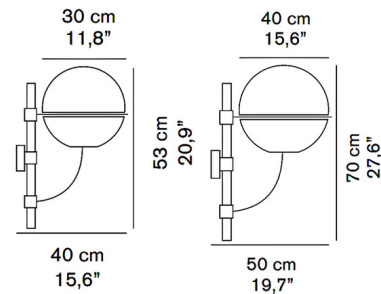

Specifications

COLOR . . . . . Transparent
BODY FINISH . . . . . Black
WATTAGE 17W
DIMMER . . . . . Standard 120V
DIMENSIONS . . . . . 11,8"W x 20,9"H x 15,6"D
BULB NOT INCLUDED . . . . . 1 x A19/Medium (E26)/17W/120V LED
OTHER BULB OPTIONS . . . . . 1 x A19/Medium (E26)/120V LED
COUNTRY OF ORIGIN . . . . . Italy

CLICK TO VIEW PRODUCT

Notes: