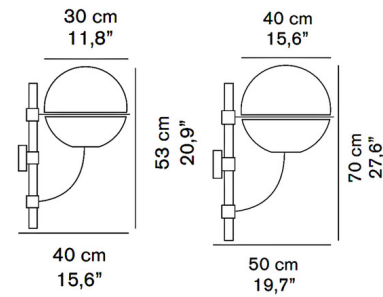

Description

The Lyndon Indoor / Outdoor Wall Sconce is perfect for those who love simple, geometric shapes masterfully combined to create the perfect piece. The candelabra style body features a Zinc plated black lacquered structure paired with a transparent polycarbonate globe which houses the light creating a striking presence anywhere it's placed. IP23 rated for wet locations.

Shown in black / transparent

Specifications

COLOR Transparent
BODY FINISH Black
WATTAGE 17W
DIMMER Standard 120V
DIMENSIONS 11,8"W x 20,9"H x 15,6"D
BULB NOT INCLUDED 1 x A19/Medium (E26)/17W/120V LED
OTHER BULB OPTIONS 1 x A19/Medium (E26)/120V LED
COUNTRY OF ORIGIN Italy