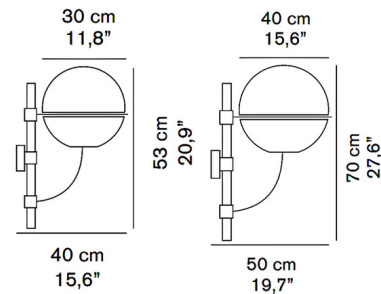

### Specifications

COLOR . . . . . Transparent  
BODY FINISH . . . . . Black  
WATTAGE . . . . . 17W  
DIMMER . . . . . Standard 120V  
DIMENSIONS . . . . . 11,8"W x 20,9"H x 15,6"D  
BULB NOT INCLUDED . . . . . 1 x A19/Medium (E26)/17W/120V LED  
OTHER BULB OPTIONS . . . . . 1 x A19/Medium (E26)/120V LED  
COUNTRY OF ORIGIN . . . . . Italy