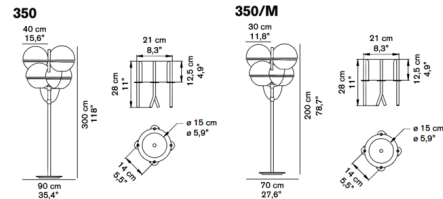

Shown in black / transparent

Specifications

COLOR Transparent
BODY FINISH Black
WATTAGE 68W
DIMMER N/A
DIMENSIONS 35.4"W x 118"H
BULB NOT INCLUDED 4 x A19/Medium (E26)/17W/120V LED
OTHER BULB OPTIONS 4 x A19/Medium (E26)/120V LED
COUNTRY OF ORIGIN Italy