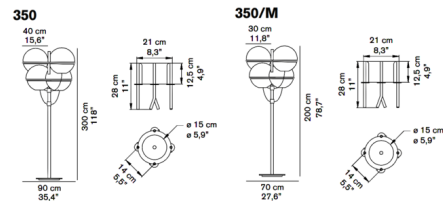

Description

Lyndon Fixed Outdoor Floor Lamp designed by Vico Magistretti, is perfect for those who love simple, geometric shapes masterfully combined to create the perfect piece. The candelabra style body features a Zinc plated black lacquered metal structure with transparent polycarbonate globes that house the lights creating a striking presence anywhere it's placed. Available in two sizes. IP23 rated for wet locations. Note: This is a hardwired floor lamp. Does not include cord and plug and is not portable.

Shown in black / transparent

Specifications

COLOR	Transparent
BODY FINISH	Black
WATTAGE	68W
DIMMER	N/A
DIMENSIONS	35.4"W x 118"H
BULB NOT INCLUDED	4 x A19/Medium (E26)/17W/120V LED
OTHER BULB OPTIONS	4 x A19/Medium (E26)/120V LED
COUNTRY OF ORIGIN	Italy