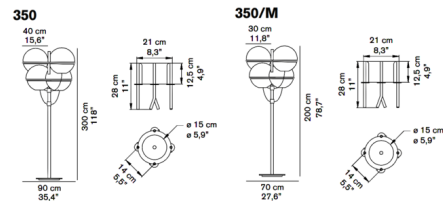

Specifications

COLOR	Transparent
BODY FINISH	Black
WATTAGE	68W
DIMMER	N/A
DIMENSIONS	35.4"W x 118"H
BULB NOT INCLUDED	4 x A19/Medium (E26)/17W/120V LED
OTHER BULB OPTIONS	4 x A19/Medium (E26)/120V LED
COUNTRY OF ORIGIN	Italy

CLICK TO VIEW PRODUCT

Notes: