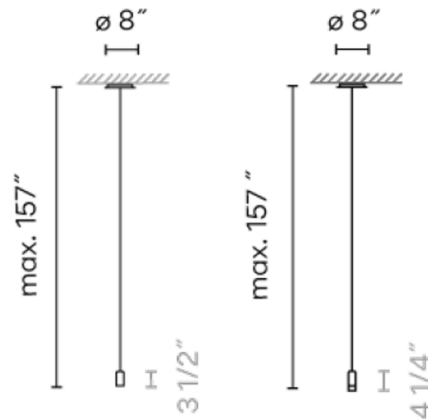

By Vibia

Description

The Wireflow Mini Free Form Pendant is elegant and amorphous, combining minimalist LED lighting and industrial black electrical wire for a sleek expression with a strong, graphic character. The pendants include ceiling anchors and the canopy can be positioned on the ceiling or wall to create artistic and unique lighting installations. Available with or without pressed glass diffuser.

Shown in matte black / pressed glass

Specifications

COLOR	Pressed Glass
BODY FINISH	Matte Black
WATTAGE	4.5W
DIMMER	0-10V
DIMENSIONS	8"W x 4.25"H
INTEGRATED LED MODULE	1x LED/4.5W/120-277V LED
COUNTRY OF ORIGIN	Spain

Technical Information

PRODUCT DIMENSIONS	Max Overall Height: 157"
COLOR RENDERING	.80 CRI
LAMP COLOR	2700K
LUMENS/WATT	120.89
LUMINOUS FLUX	544 lumens

CLICK TO VIEW PRODUCT

Notes: