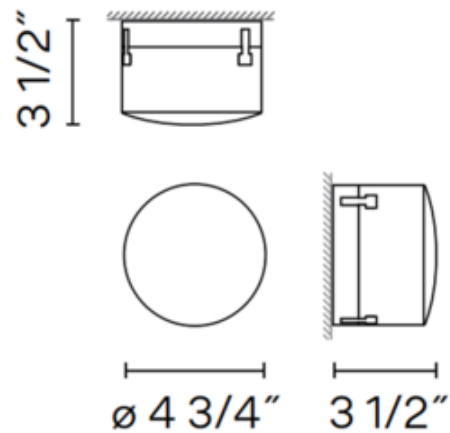

Technical Information

LUMINOUS FLUX	340 lumens
LUMENS/WATT	113.33
LAMP COLOR	2700K
COLOR RENDERING	80 CRI

SPEC # VIB360440