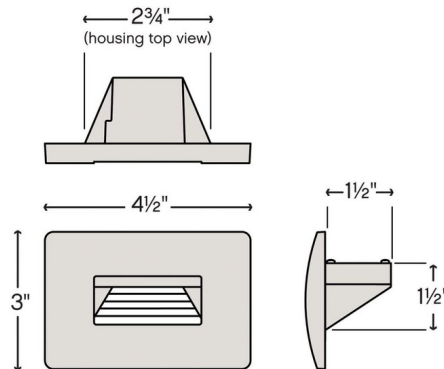

Shown in matte bronze

CLICK TO VIEW PRODUCT

Notes: