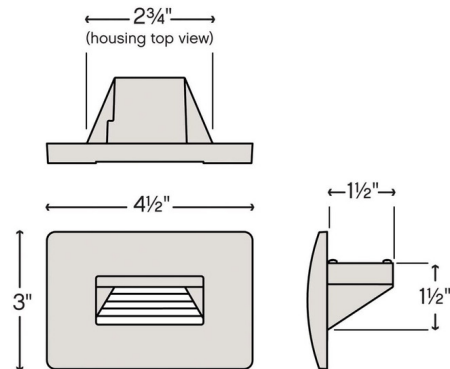

Shown in matte bronze

CLICK TO VIEW PRODUCT

Notes: