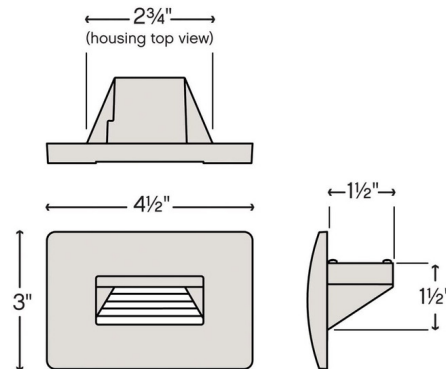

Shown in satin white

CLICK TO VIEW PRODUCT

Notes: