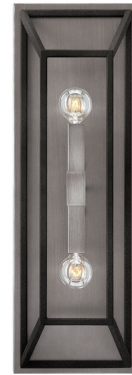

Lightology

lightology.com
866-954-4489
04-15-26

Project: _____

Company: _____

Location: _____ Fixture Type: _____

SPEC #: **HIN360745**

Approved On: _____ Approved By: _____

Fulton Wall Sconce By Hinkley Lighting

Description

The Fulton Wall Sconce is available with a Bronze or Aged Zinc finish. Two 60 watt 120 volt candelabra base bulbs are required, but not included. Ideal for decorative vintage-style bulbs. 7.5 inch width x 22.3 inch height x 5 inch depth. UL listed.

Shown in aged zinc

Specifications

COLOR	N/A
BODY FINISH	Aged Zinc
WATTAGE	10W
DIMMER	Standard 120V
DIMENSIONS	7.5"W x 22.25"H x 5"D
BULB NOT INCLUDED	2 x B11/Candelabra (E12)/5W/120V LED
OTHER BULB OPTIONS	2 x B10/Candelabra (E12)/60W/120V Incandescent
COUNTRY OF ORIGIN	China