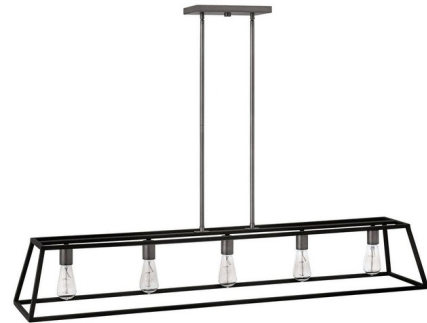

## Fulton Linear Chandelier

By Hinkley Lighting

### Description

The Fulton Linear Chandelier features a Bronze or Aged Zinc finish. Two sizes available. 100 watt max 120 volt medium base bulbs are required, but not included. 5 light: 50 inch width x 9 inch height x 53 inch maximum length. 7 light: 65 inch width x 9.75 inch height x 53.75 inch maximum length. Two 6 inch and six 12 inch downrods are included. UL listed.

Shown in aged zinc

### Specifications

|                   |                                                |
|-------------------|------------------------------------------------|
| COLOR             | N/A                                            |
| BODY FINISH       | Aged Zinc                                      |
| WATTAGE           | 500W                                           |
| DIMMER            | Standard 120V                                  |
| DIMENSIONS        | 50"L x 10"W x 9"H                              |
| BULB NOT INCLUDED | 5 x Edison/Medium (E26)/100W/120V Incandescent |
| COUNTRY OF ORIGIN | China                                          |