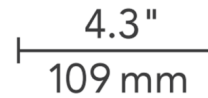

### Specifications

REFLECTOR/BAFFLE COLOR	Lensed
BODY FINISH	White
WATTAGE	N/A
DIMMER	N/A
DIMENSIONS	4.3"W
BULB NOT INCLUDED	LED/120-277V LED

### Technical Information

APERTURE SIZE	1.000"
APERTURE SHAPE	Round
FUNCTION	Downlight

Shown in white / lensed

CLICK TO VIEW PRODUCT

Notes: