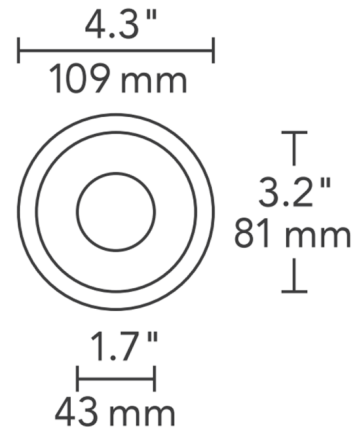

Lightology

lightology.com
866-954-4489
04-19-26

Project: _____

Company: _____

Location: _____ Fixture Type: _____

SPEC #: **ELE360809**

Approved On: _____ Approved By: _____

Element 3IN Round Flanged Bevel Trim By Visual Comfort Architectural

Description

3 Inch Round Flanged Bevel Trim is made of die-cast aluminum with minimal thickness. White finish can be field painted to match adjacent ceiling finish. Available with or without a lens. LED module included in housing. Note: A complete fixture requires a housing and trim, sold separately.

Shown in white / no lens

Specifications

REFLECTOR/BAFFLE COLOR	No Lens
BODY FINISH	White
WATTAGE	N/A
DIMMER	N/A
DIMENSIONS	4.3"W
BULB NOT INCLUDED	LED/120-277V LED

Technical Information

APERTURE SIZE	1.700"
APERTURE SHAPE	Round
FUNCTION	Downlight