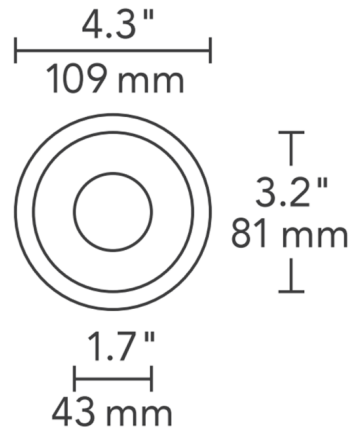

Lightology

lightology.com
866-954-4489
06-04-26

Project: _____

Company: _____

Location: _____ Fixture Type: _____

SPEC #: **ELE360809**

Approved On: _____ Approved By: _____

Element 3IN Round Flanged Bevel Trim By Visual Comfort Architectural

Description

3 Inch Round Flanged Bevel Trim is made of die-cast aluminum with minimal thickness. White finish can be field painted to match adjacent ceiling finish. Available with or without a lens. LED module included in housing. Note: A complete fixture requires a housing and trim, sold separately.

Shown in white / no lens

Specifications

REFLECTOR/BAFFLE COLOR	No Lens
BODY FINISH	White
WATTAGE	N/A
DIMMER	N/A
DIMENSIONS	4.3"W
BULB NOT INCLUDED	LED/120-277V LED

Technical Information

APERTURE SIZE	1.700"
APERTURE SHAPE	Round
FUNCTION	Downlight