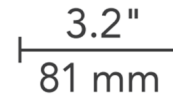

CLICK TO VIEW PRODUCT

Notes: