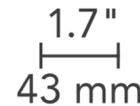

CLICK TO VIEW PRODUCT

Notes: