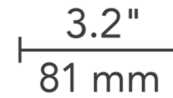

CLICK TO VIEW PRODUCT

Notes: