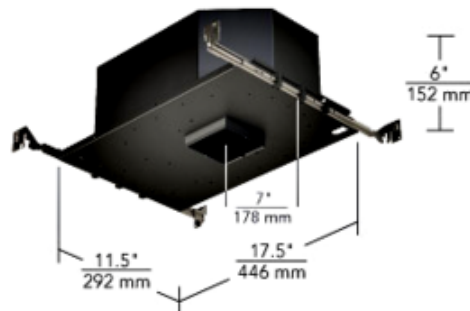

3IN RD Flanged Adjustable New Construction IC Housing

Shown in: Matte Black

Price: \$500.00

Shade Color: N/A
Body Finish: Matte Black
Lamp: 1 x LED/18W/120V LED
Wattage: 18W
Dimmer: Low Voltage Electronic
Dimensions: 17.5"L x 11.5"W x 6"H

Technical Information

Luminous Flux: 1811 lumens
Lumens/Watt: 100.61
Lamp Color: 2700 K
Color Rendering: 80 CRI
Beam Angle: 40°
Lamp Life: 50000 hours
Function: Adjustable Accent
Ceiling Type: Drywall with Trim
Housing Type: New construction IC Airtight
Housing Height: 6"
Aperture Shape: Round
Aperture Size: 0.000"

Description:

3 Inch Round Adjustable Downlight IC Airtight New Construction Housing for Flanged trims. This small aperture LED downlight is fully adjustable and the design allows the LED to be positioned closer to the aperture for maximum light output and efficiency, or higher to minimize glare on the trim. Additional adjustability allows for tool-free hot aiming and locking, including 0 to 40 degree tilt and 361 degree rotation to eliminate dead spots. Includes 18 watt LED module, 80CRI, with choice of 2700K, 3000K or 3500K color temperature and 15, 25 or 40 degree beam angle. 1811 delivered lumens. Constant current driver. Dimmable with an electronic low voltage TRIAC, or 0-10V dimmer (down to 5 percent), sold separately. See attached dimmer compatibility spec for approved dimmers. Housing is constructed of heavy gauge cold rolled steel with durable Matte Black powder coat finish. 3 7/8 inch ceiling opening. ETL listed. Suitable for damp locations. Suitable for wet locations with shower trim option. 17.5 inch length x 11.5 inch width x 6 inch height. 5 year warranty. Requires Element Lighting 3 inch round flanged trim, sold separately.