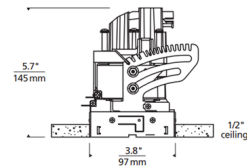

Shown in black powder coat