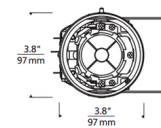

SHOWN IN ROUND FLANGED AT NO TILT (0°)