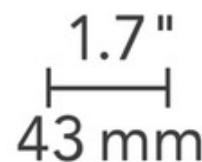

Technical Information

FUNCTION	Downlight
APERTURE SHAPE	Square
APERTURE SIZE	1.700"

PRODUCT NUMBER ELE361078

COMPANY	PROJECT	FIXTURE TYPE	APPROVED BY	DATE