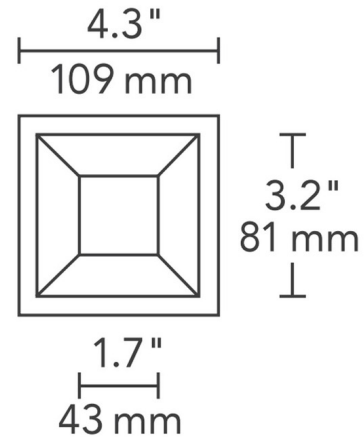

Shown in white / no lens