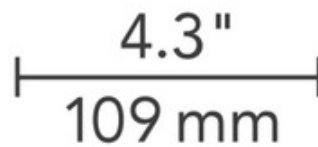

Technical Information

FUNCTION	Downlight
APERTURE SHAPE	Square
APERTURE SIZE	1.700"

PRODUCT NUMBER ELE361078

COMPANY	PROJECT	FIXTURE TYPE	APPROVED BY	DATE