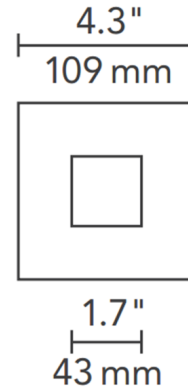

CLICK TO VIEW PRODUCT

Notes: