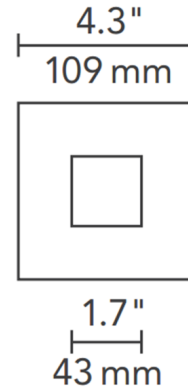

CLICK TO VIEW PRODUCT

Notes: