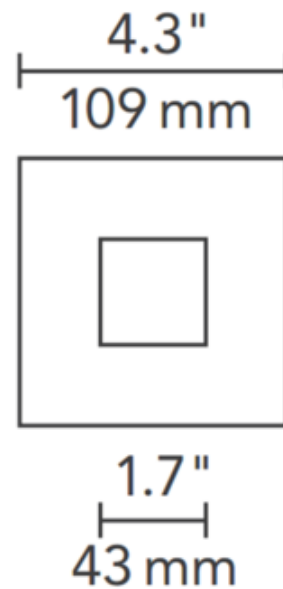

Technical Information

FUNCTION	Shower/Wet Location
APERTURE SHAPE	Square
APERTURE SIZE	1.700"

SPEC # ELE361093

COMPANY	PROJECT	FIXTURE TYPE	APPROVED BY	DATE