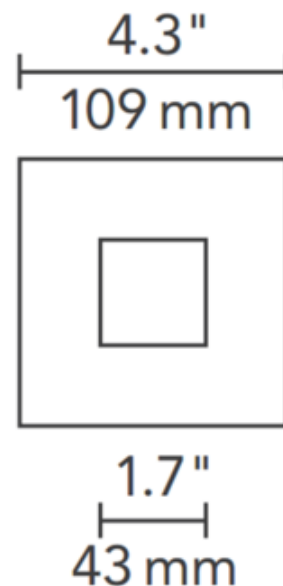

COMPANY	PROJECT	FIXTURE TYPE	APPROVED BY	DATE