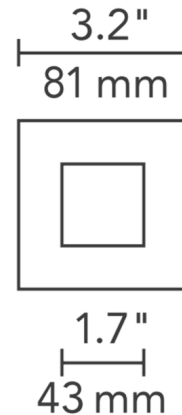

### Description

3 Inch Square LED Flangeless Bevel Trim is made of die-cast aluminum and includes die-cast plaster plate with no-fill collar that installs after the ceiling to prevent cracking by unifying the plate, ceiling and housing. Plaster plate is to be mudded over directly up to the aperture for seamless appearance. White finish can be field painted to match adjacent ceiling finish. Available with a Solite Soft Focus lens or without a lens. LED module included in housing. Note: A complete fixture requires a housing, and trim, sold separately.

### Specifications

REFLECTOR/BAFFLE COLOR	No Lens
BODY FINISH	White
WATTAGE	N/A
DIMMER	N/A
DIMENSIONS	3.2"W x 3.2"D
BULB	N/A

### Technical Information

APERTURE SHAPE	Square
FUNCTION	Downlight

Shown in white / no lens

CLICK TO VIEW PRODUCT

Notes: