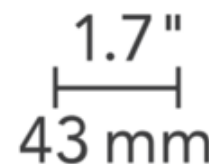

Technical Information

FUNCTION	Shower/Wet Location
APERTURE SHAPE	Square

SPEC # ELE361144

COMPANY	PROJECT	FIXTURE TYPE	APPROVED BY	DATE