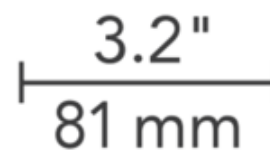

Technical Information

FUNCTION	Shower/Wet Location
APERTURE SHAPE	Square

SPEC # ELE361144

COMPANY	PROJECT	FIXTURE TYPE	APPROVED BY	DATE