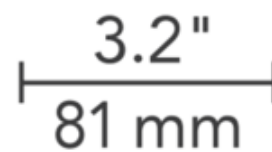

Technical Information

FUNCTION	Shower/Wet Location
APERTURE SHAPE	Square

SPEC # ELE361144

COMPANY	PROJECT	FIXTURE TYPE	APPROVED BY	DATE