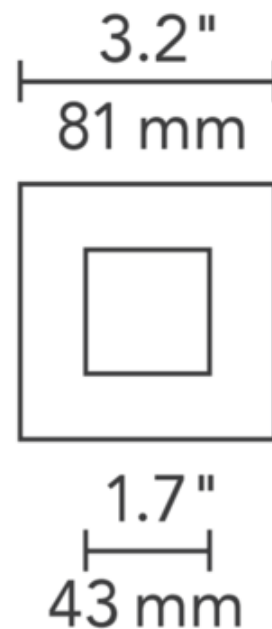

**BRAND** Visual Comfort Architectural

**DESCRIPTION**

3 Inch Square LED Flangeless Flat Trim is made of die-cast aluminum and includes die-cast plaster plate with no-fill collar that installs after the ceiling to prevent cracking by unifying the plate, ceiling and housing. Plaster plate is to be mudded over directly up to the aperture for seamless appearance. White finish can be field painted to match adjacent ceiling finish. Available with or without a lens. LED module included in housing. Note: A complete fixture requires a housing and trim, sold separately.

*Shown in: White / No Lens*

<b>TRIM COLOR</b>	No Lens
<b>BODY FINISH</b>	White
<b>WATTAGE</b>	N/A
<b>DIMMER</b>	N/A
<b>DIMENSIONS</b>	3.2"W x 3.2"D
<b>BULB NOT INCLUDED</b>	
<b>LAMP</b>	LED/120-277V LED

*Technical Information*

<b>FUNCTION</b>	Downlight
<b>APERTURE SHAPE</b>	Square

**SPEC #** ELE361152

COMPANY	PROJECT	FIXTURE TYPE	APPROVED BY	DATE