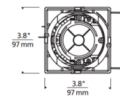

### Description

The 3 Inch Square 90CRI LED Adjustable Downlight Non-IC Remodel Housing for use with square flanged trims. Features precision aiming mechanism with a 0-40 degree tilt, 361 degree rotation, and high-low lamp positioning. Includes 12 or 17 watt LED module in 2700K, 3000K or 3500K color temperature options or Warm Dim (3000K-1800K) and 10, 18, 25, 40 or 60 degree beam angle options. 3 7/8 inch cut out. Suitable for damp locations. Suitable for wet locations with shower trim option. Includes a 120-277V Universal driver dimmable with standard reverse-phase, forward-phase, TRIAC, and 0-10V dimming. Note: A complete fixture requires a housing and trim, sold separately. .Note: 10 degree beam angle not available for Warm Dim option.

### Specifications

REFLECTOR/BAFFLE COLOR	N/A
BODY FINISH	Black
WATTAGE	17W
DIMMER	Low Voltage Electronic
DIMENSIONS	3.8"W x 5.8"H
INTEGRATED LED MODULE	1 x LED/17W/120-277V LED

### Technical Information

APERTURE SHAPE	Square
HOUSING HEIGHT	6"
HOUSING TYPE	Remodel NON IC
CEILING TYPE	Drywall with Trim
FUNCTION	Adjustable Accent
LAMP LIFE	50000 hours
BEAM ANGLE	18°
COLOR RENDERING	90 CRI
LAMP COLOR	2700K
LUMENS/WATT	85.29
LUMINOUS FLUX	1450 lumens