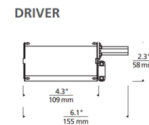

### Specifications

REFLECTOR/BAFFLE COLOR	N/A
BODY FINISH	Black
WATTAGE	17W
DIMMER	Low Voltage Electronic
DIMENSIONS	3.8"W x 5.8"H
INTEGRATED LED MODULE	1 x LED/17W/120-277V LED