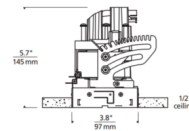

### Description

The 3 Inch Square 90CRI LED Adjustable Downlight Non-IC Remodel Housing for use with square flanged trims. Features precision aiming mechanism with a 0-40 degree tilt, 361 degree rotation, and high-low lamp positioning. Includes 12 or 17 watt LED module in 2700K, 3000K or 3500K color temperature options or Warm Dim (3000K-1800K) and 10, 18, 25, 40 or 60 degree beam angle options. 3 7/8 inch cut out. Suitable for damp locations. Suitable for wet locations with shower trim option. Includes a 120-277V Universal driver dimmable with standard reverse-phase, forward-phase, TRIAC, and 0-10V dimming. Note: A complete fixture requires a housing and trim, sold separately. .Note: 10 degree beam angle not available for Warm Dim option.

### Specifications

REFLECTOR/BAFFLE COLOR	N/A
BODY FINISH	Black
WATTAGE	17W
DIMMER	Low Voltage Electronic
DIMENSIONS	3.8"W x 5.8"H
INTEGRATED LED MODULE	1 x LED/17W/120-277V LED

### Technical Information

APERTURE SHAPE	Square
HOUSING HEIGHT	6"
HOUSING TYPE	Remodel NON IC
CEILING TYPE	Drywall with Trim
FUNCTION	Adjustable Accent
LAMP LIFE	50000 hours
BEAM ANGLE	18°
COLOR RENDERING	90 CRI
LAMP COLOR	2700K
LUMENS/WATT	85.29
LUMINOUS FLUX	1450 lumens