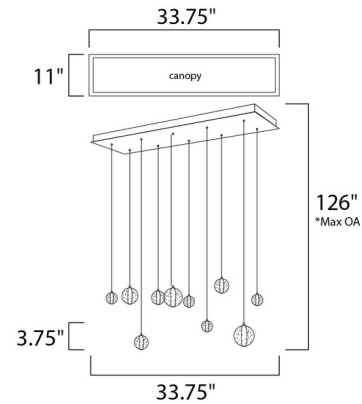

Description

The Harmony Rectangle Multi Light Pendant features round Bubble glass with a Polished Chrome finish. Ten 1.5 watt 12 volt LED modules are included. 33.75 inch width x 3.75 inch height x 11 inch depth x 126 inch maximum length. UL or ETL listed.

Specifications

COLOR	Bubbles
BODY FINISH	Polished Chrome
WATTAGE	15W
DIMMER	Low Voltage Electronic
DIMENSIONS	33.75"L x 11"W x 3.75"H
INTEGRATED LED MODULE	10 x LED/1.5W/12V LED

Technical Information

PRODUCT DIMENSIONS	Min/Max Overall Height: 6" - 126"
LUMENS/WATT	700.00
LUMINOUS FLUX	1050 lumens

Shown in polished chrome / bubbles

*max overall height

CLICK TO VIEW PRODUCT

Notes: