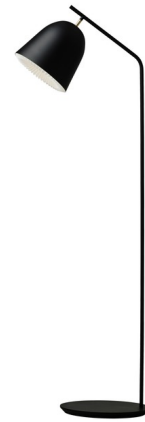

Lightology

lightology.com
866-954-4489
04-20-26

Project: _____

Company: _____

Location: _____ Fixture Type: _____

SPEC #: **LEK361465**

Approved On: _____ Approved By: _____

Cache 355 Floor Lamp

By Le Klint

Description

355 Cache Floor, a sleek contemporary design features a subtle yet elegant brass detail. CACHE in French means hidden, which is beautifully symbolized by the almost hidden hand-folded lampshade, that has been elegantly integrated to reveal the unique DNA of a classic LE KLINT lamp. Includes one 14 watt, 120 volt LED module. 17.68 inch width x 51.09 inch height.

Shown in black

Specifications

COLOR	Black
BODY FINISH	N/A
WATTAGE	14W
DIMMER	N/A
DIMENSIONS	17.68"W x 51.09"H
INTEGRATED LED MODULE	1 x LED/14W/120V LED
COUNTRY OF ORIGIN	Denmark

CLICK TO VIEW PRODUCT

Notes: