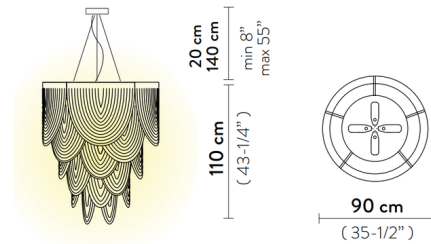

Specifications

COLOR	Prisma
BODY FINISH	N/A
WATTAGE	48W
DIMMER	Standard 120V
DIMENSIONS	35.43"W x 43.3"H
BULB NOT INCLUDED	4 x Edison ST-Shape/Medium (E26)/12W/120V LED
OTHER BULB OPTIONS	1 x PAR16/GU10/8W/120V LED
COUNTRY OF ORIGIN	Italy

CLICK TO VIEW PRODUCT

Notes: