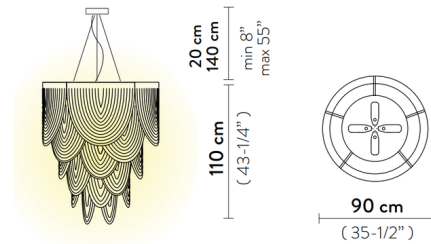

## Ceremony Suspension

By Slamp

### Description

Ceremony Suspension features strands of pearls resembling a necklace or the drape of a neckline that bring an air of drama and intrinsic weightlessness to its powerful presence. Five light sources including a downlight spot.

### Specifications

COLOR	Prisma
BODY FINISH	N/A
WATTAGE	48W
DIMMER	Standard 120V
DIMENSIONS	35.43"W x 43.3"H
BULB NOT INCLUDED	4 x Edison ST-Shape/Medium (E26)/12W/120V LED
OTHER BULB OPTIONS	1 x PAR16/GU10/8W/120V LED
COUNTRY OF ORIGIN	Italy