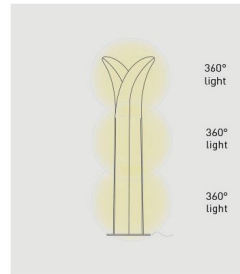

Lightology

lightology.com
866-954-4489
04-25-26

Project: _____

Company: _____

Location: _____ Fixture Type: _____

SPEC #: **SLP361542**

Approved On: _____ Approved By: _____

Las Palmas Floor Lamp By Slamp

Description

Two fronds of an exotic palm overlay in a clever combination of folded and printed Opalflex color with Stainless Steel finish. If it's a little bit of extra heat you are looking for, this is the perfect addition to a bathroom or entrance requiring an exotic flavor.

Shown in satin steel / opalflex