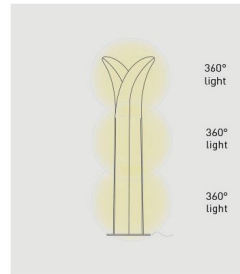

### Specifications

COLOR . . . . . Opalflex  
BODY FINISH . . . . . Satin Steel  
WATTAGE . . . . . 20W  
DIMMER . . . . . N/A  
DIMENSIONS . . . . . 15"L x 12.5"W x 46"H  
BULB NOT INCLUDED . . . . . 2 x Edison/Medium (E26)/10W/120V LED  
COUNTRY OF ORIGIN . . . . . Italy