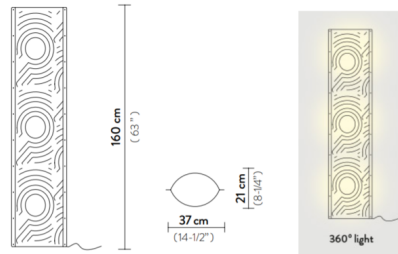

Shown in aluminum / opalflex

Specifications

COLOR	Opalflex
BODY FINISH	Aluminum
WATTAGE	30W
DIMMER	Included
DIMENSIONS	14.5"W x 63"H x 8.25"D
BULB NOT INCLUDED	3 x Edison/Medium (E26)/10W/120V LED
COUNTRY OF ORIGIN	Italy