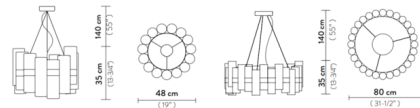

CLICK TO VIEW PRODUCT

Notes: