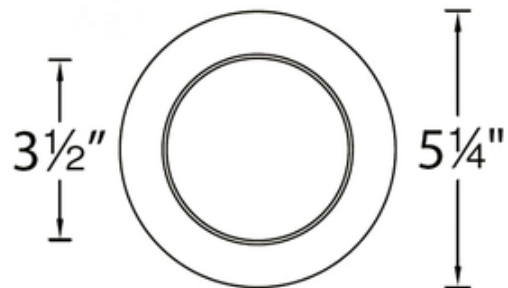

COMPANY	PROJECT	FIXTURE TYPE	APPROVED BY	DATE