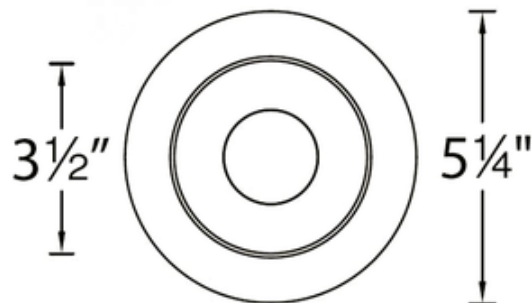

COMPANY	PROJECT	FIXTURE TYPE	APPROVED BY	DATE