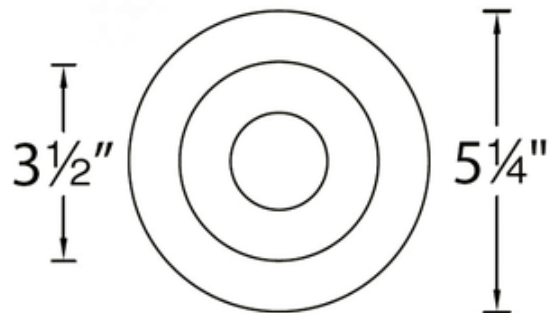

COMPANY	PROJECT	FIXTURE TYPE	APPROVED BY	DATE