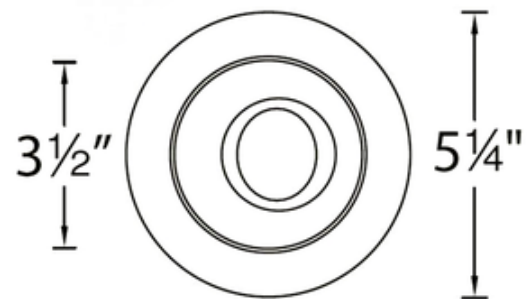

COMPANY	PROJECT	FIXTURE TYPE	APPROVED BY	DATE