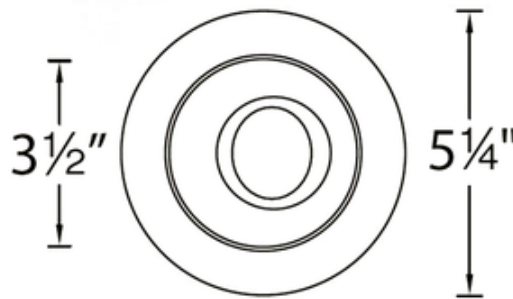

# Tesla Pro 3.5IN Round 0-30 Adjustable Trim

**Description:**

Tesla Pro 3.5IN Round 85CRI or 90CRI 0-30 Adjustable Trim is constructed of die cast aluminum with borosilicate glass lens and extruded aluminum heat sink. Two heavy gauge retention clips hold trim firmly to housing. 30 degree visual cut off angle for glare control. Trim available in electroplate Brushed Nickel with Haze or Specular Black reflector, electroplate Copper Bronze with Haze or Specular Black reflector, powder coat White with Haze or Specular Black reflector, or Brushed Nickel with Brushed Nickel, Copper Bronze with Copper Bronze, or White with White reflector. Total power consumption of 21.5 watts with housing. Available with choice of 2700K or 3000K color temperature. Field replaceable LED module available, sold separately. 3.5 inch aperture. Includes 5 year warranty. ETL listed. Energy Star rated. Damp location listed. A complete fixture consists of a housing and trim, sold separately.

**Technical Information**

Luminous Flux: 990 lumens  
 Lumens/Watt: 46.05  
 Lamp Color: 2700 K  
 Color Rendering: 90 CRI  
 Beam Angle: 30°  
 Function: Adjustable Accent  
 Ceiling Type: Drywall with Trim  
 Aperture Shape: Round  
 Aperture Size: 3.500"