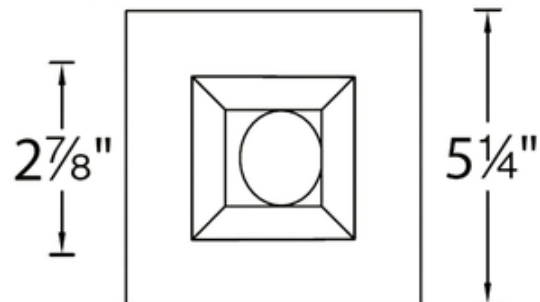

COMPANY	PROJECT	FIXTURE TYPE	APPROVED BY	DATE