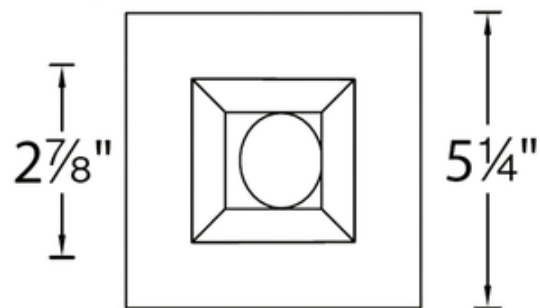

COMPANY	PROJECT	FIXTURE TYPE	APPROVED BY	DATE