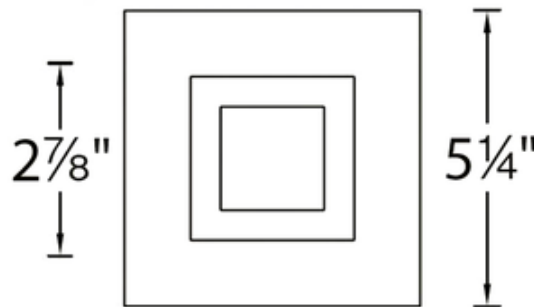

Tesla Pro 3.5IN Square Shower Trim

Description:

Tesla Pro LED 3.5 Inch 85CRI or 90CRI Square Lensed Shower Trim with 30 degree beam angle is constructed of die cast aluminum with borosilicate glass lens and extruded aluminum heat sink. Two heavy gauge retention clips hold trim firmly to housing. 30 degree visual cut off angle for glare control. Trim available in electroplate Brushed Nickel or Copper Bronze finish, or powder coat White finish. Total power consumption of 21.5 watts with housing. LED driver included with housing. Available with choice of 2700K color temperature/950 lumens or 3000K color temperature/1065 lumens, 90CRI. Field replaceable LED module available, sold separately. Dimensions: 5.25 inch square outside dimension. 3.5 inch aperture. Includes 5 year warranty. ETL listed. Energy Star rated. Wet location listed. A complete fixture consists of a housing and trim, sold separately.

Luminous Flux: 950 lumens
 Lumens/Watt: 43.18
 Lamp Color: 2700 K
 Color Rendering: 90 CRI
 Beam Angle: 30°
 Function: Shower/Lensed
 Ceiling Type: Drywall with Trim
 Aperture Shape: Square
 Aperture Size: 3.500"