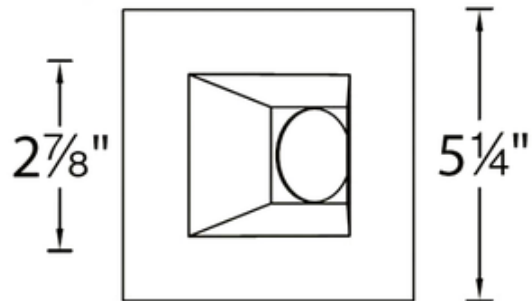

COMPANY	PROJECT	FIXTURE TYPE	APPROVED BY	DATE