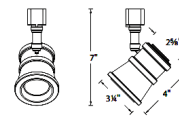

CLICK TO VIEW PRODUCT

Notes: