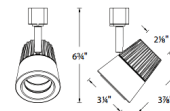

CLICK TO VIEW PRODUCT

Notes: