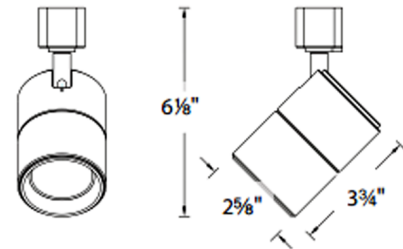

Description

202 Summit 15 Watt LED Track Head offers driverless AC LED technology and superior light output in a small, unobtrusive design. Features BeamShift technology, allowing in-field change of beam angle, 25 or 40 degree, simply by changing the location of the lens with a simple flat-head screwdriver. The high output LEDs outperform halogen 50W MR16. Constructed of die cast aluminum with removable PC lens cap for easy change of lenses or accessories. Finish in White powder coat paint. Accepts one lens accessory (LENS-16), sold separately. 360 degree horizontal and 90 degree vertical aiming. Dimmable to 10 percent with low voltage electronic dimmer, sold separately. Compatible dimmers include Lutron Skylark SELV-300P, Lutron Diva DVELV-300P, or Leviton MLE03-1. Compatibility:H: J: WAC J Series single circuit track and Juno 120 volt single circuit and two circuit track systems
 NOTE: This is a discontinued floor model and limited to quantity on hand.

Specifications

COLOR	N/A
BODY FINISH	White
WATTAGE	15W
DIMMER	Low Voltage Electronic
DIMENSIONS	2.6"W x 6.1"H x 3.75"D
INTEGRATED LED MODULE	1 x LED/15W/120V LED
COUNTRY OF ORIGIN	China

Technical Information

LAMP LIFE	50000 hours
BEAM ANGLE	40°
BEAM SPREAD	Adjustable
COLOR RENDERING	90 CRI
LAMP COLOR	3000K
LUMENS/WATT	50.00
LUMINOUS FLUX	750 lumens

Shown in white

CLICK TO VIEW PRODUCT

Notes: