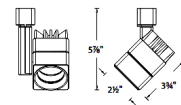

CLICK TO VIEW PRODUCT

Notes: