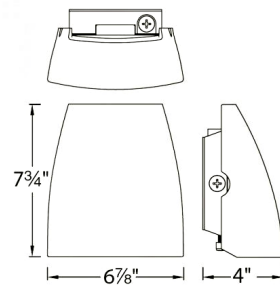

CLICK TO VIEW PRODUCT

Notes: