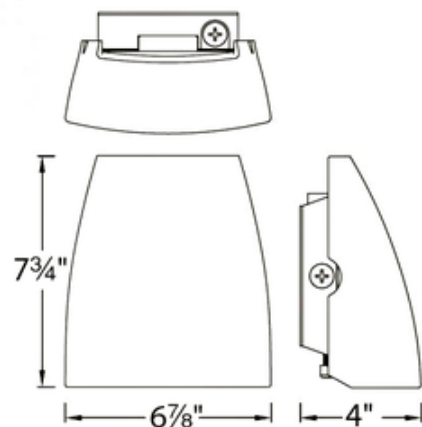

COMPANY	PROJECT	FIXTURE TYPE	APPROVED BY	DATE