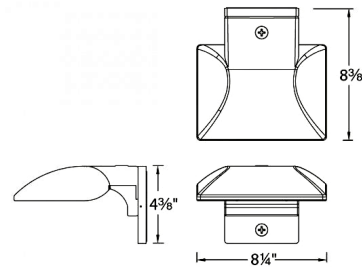

CLICK TO VIEW PRODUCT

Notes: