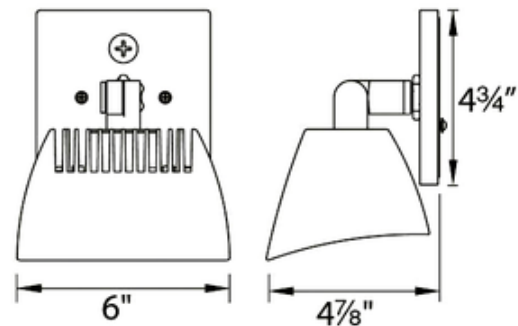

COMPANY	PROJECT	FIXTURE TYPE	APPROVED BY	DATE