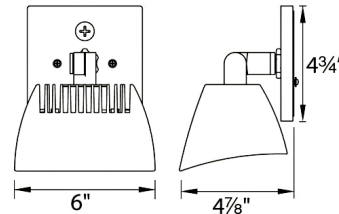

CLICK TO VIEW PRODUCT

Notes: