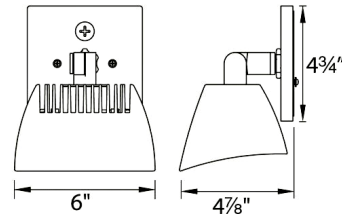

CLICK TO VIEW PRODUCT

Notes: